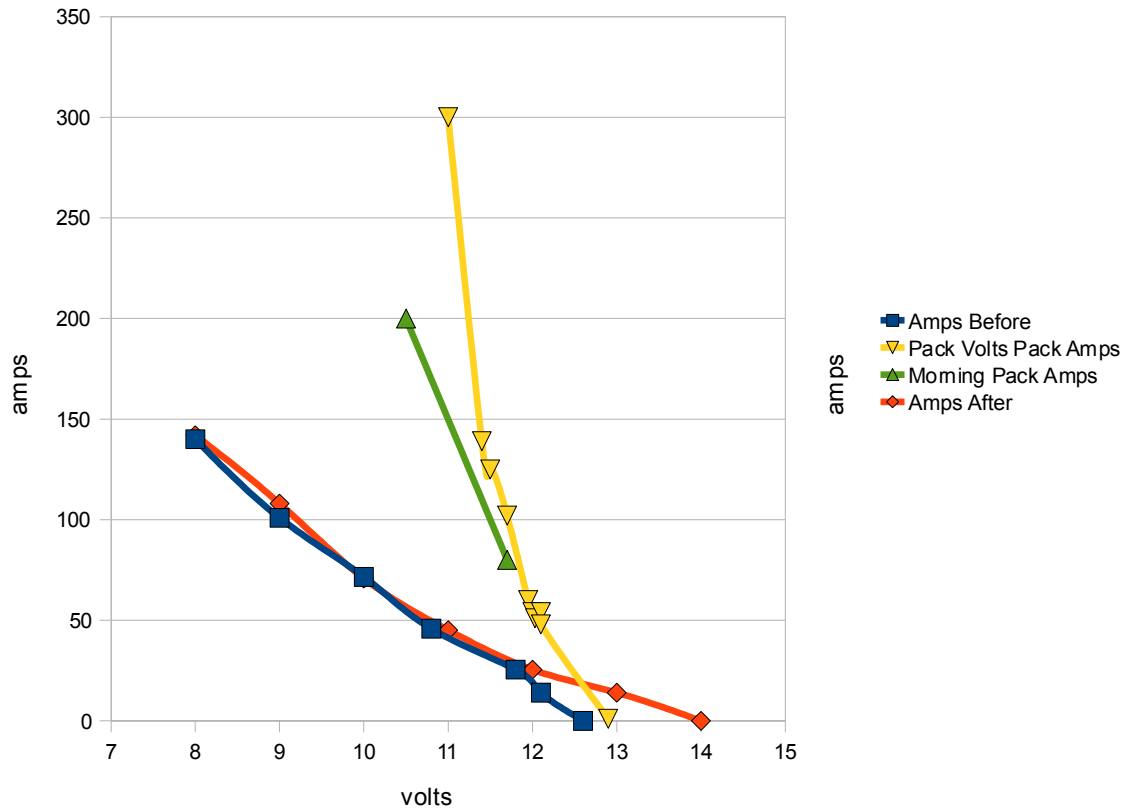

Sheet1

Volts Before Charge	Amps Before	Volts After Charge	Amps After	Pack Volts	Pack Amps	Morning Pack Amps
12.6	0	14	14	11	300	10.5
12.1	14	13	14	11.4	139	11.7
11.8	25.5	12	25.5	11.5	125	
10.8	45.8	11	45.1	11.7	102	
10	71.6	10	70.8	11.95	60	
9	100.9	9	108	12	54	
8	140	8	142	12.03	51	
				12.1	54	
				12.1	48	
				12.9	1	

### BATTERY LOAD CURVE

volts times 10

Morning Pack  
Amps  
200  
80